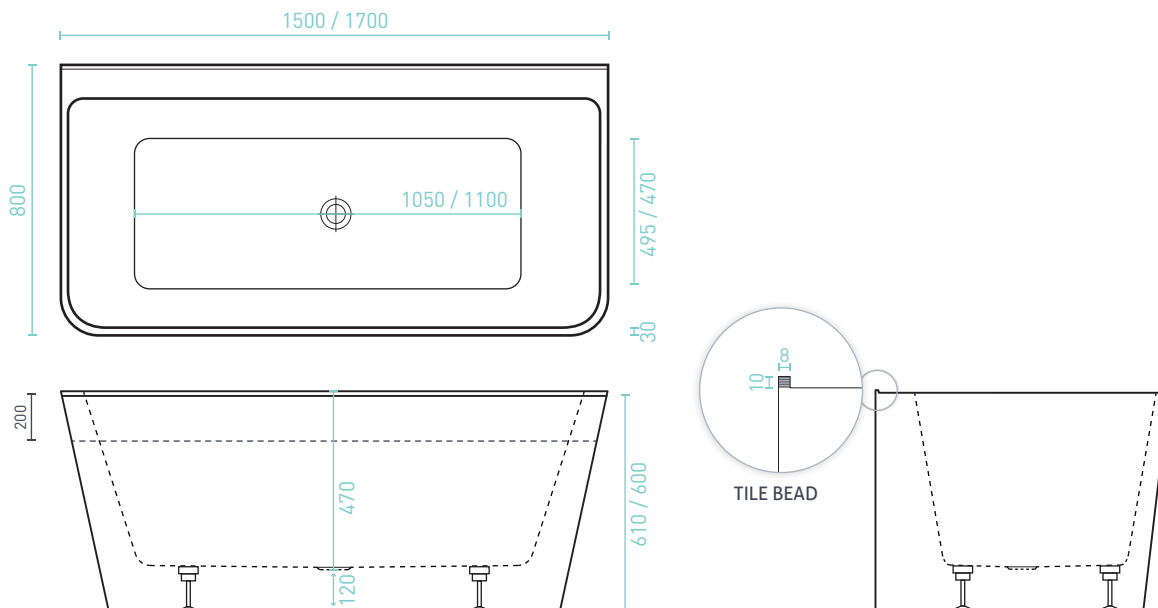

ARIA

BACK-TO-WALL FREESTANDING BATH WITH TILE BEAD - *Premium Sanitary Grade Acrylic, High Gloss White*

The Aria's rectangular shape features gently reclining back rests at either end, perfect for dual bathing. The unique Decina tile bead design allows it to be built into a tiled wall to save bathroom space and makes cleaning easier. *Centre waste position.*

- Adjustable self-supporting feet
 Lumbar support
 Suitable for dual bathing

| SIZE (l) x (w) x (d) mm | CAPACITY* | NET WEIGHT | CODE |
|-------------------------|-----------|------------|---------|
| 1500 x 800 x 610 | 182L | 50kg | AR1500W |
| 1700 x 800 x 600 | 201L | 64kg | AR1700W |

- 10 YR WARRANTY*
- AS/NZ Standard 2023/1995

| ARIA ACCESSORIES | BATH |
|------------------|----------|
| Overflow | Optional |
| Plug & Waste | Optional |

*Capacity 200mm below the bath rim

DECINA
DISCOVER INDULGENCE